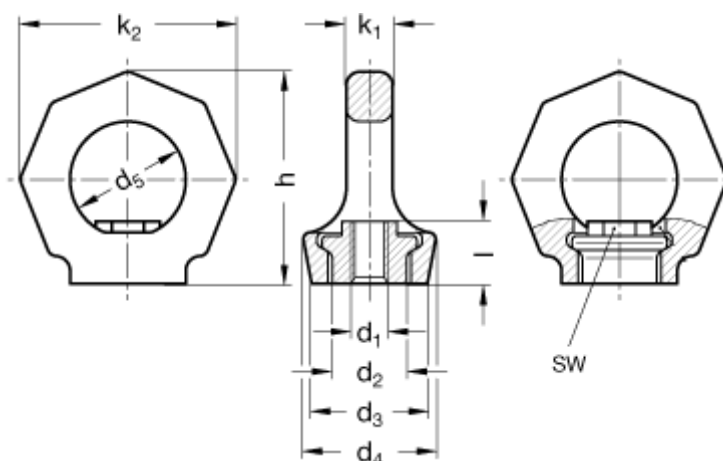

Article number: 201093515

Description: E+G Rotating lifting eye 20mm nut
GN 583-M20

Measures

d1 = M 20	l	= 23
d2 = 29	Load capacity	= 2,3 t [23 kN]
d3 = 40.0	SW	= 24
d4 = 50		
d5 = 40		
h = 74		
k1 = 16.0		
k2 = 75		